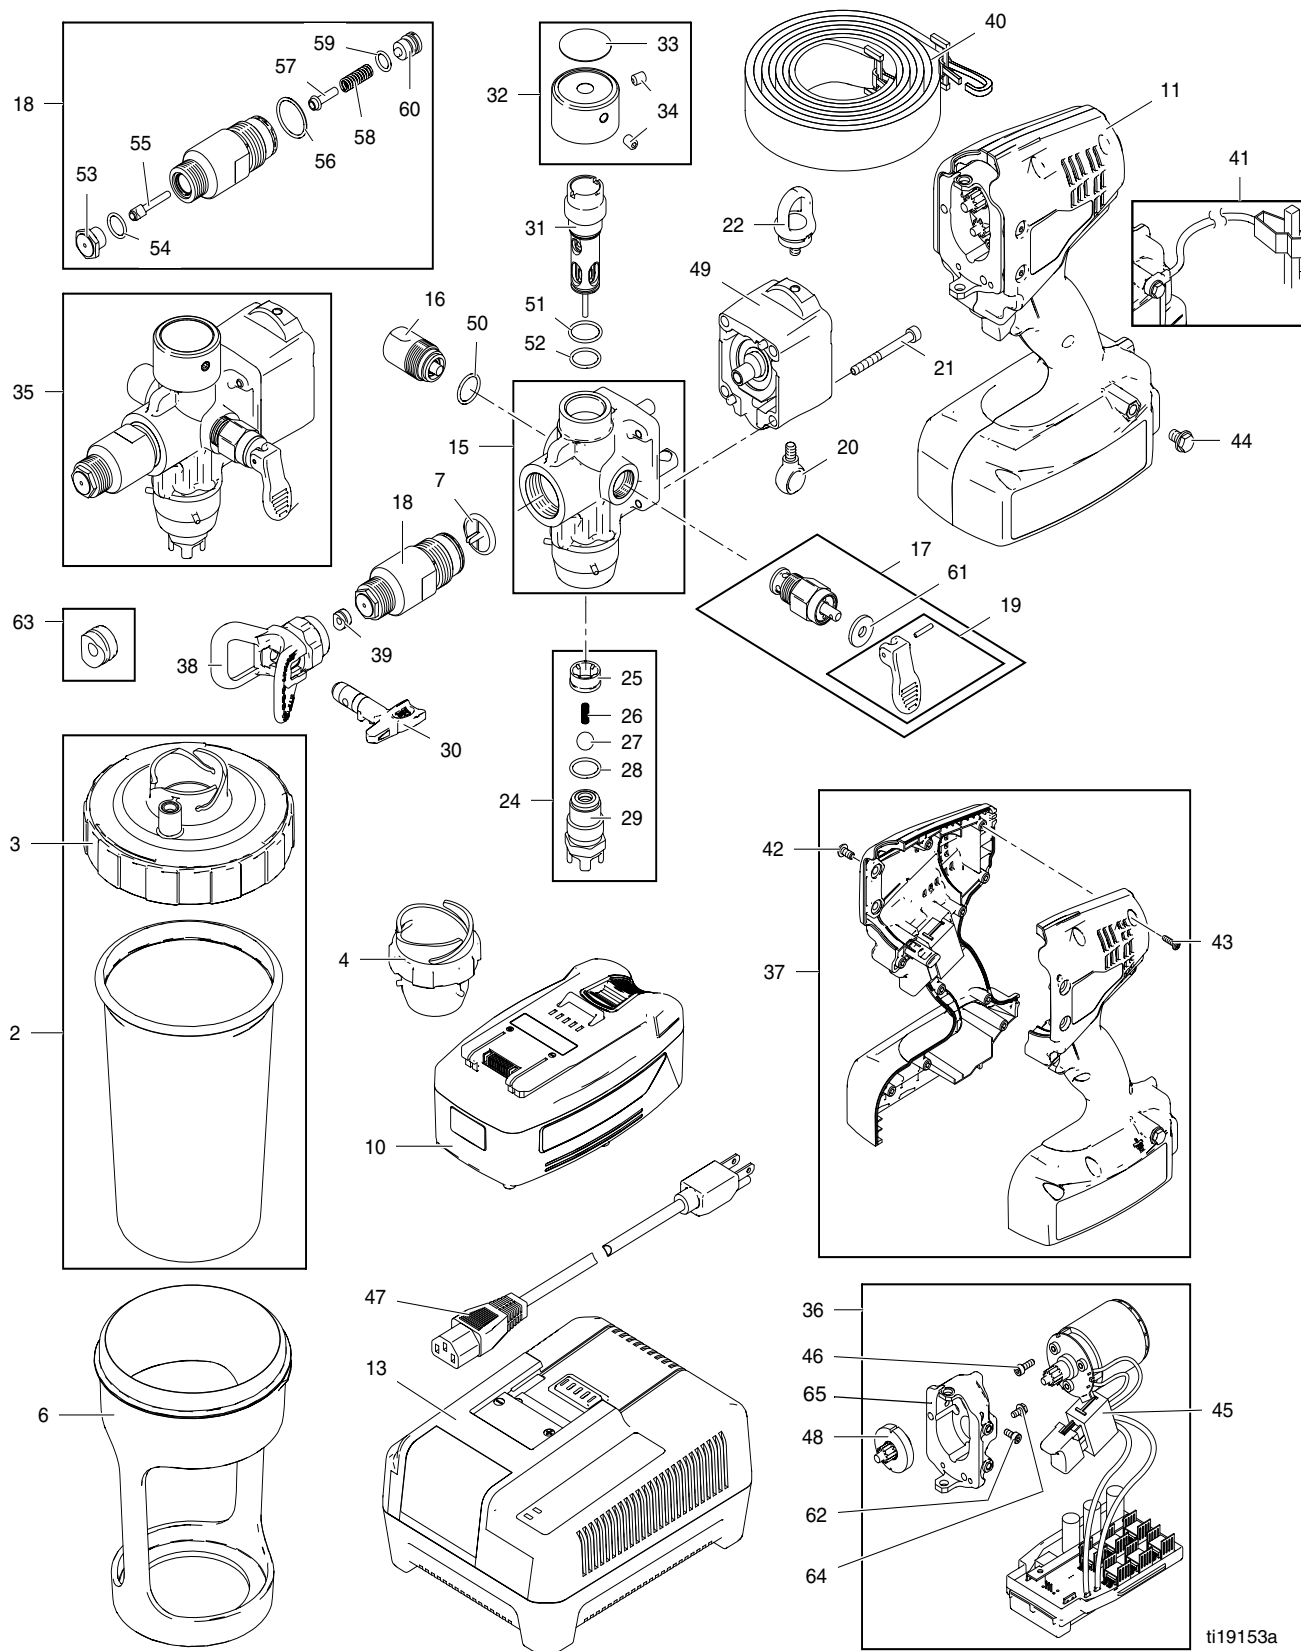

Parts

ti19153a

Parts List

Ref.	Part	Description	Qty.	Ref.	Part	Description	Qty.
2	16P165	KIT, lid, liner, 25 pack	1	42	124165	SCREW, BHCS, M5, 0.8 x 10, ss	4
3	16P166	KIT, lid, 25 pack	1	43	119236	SCREW, mach, torx pan hd	10
4	16P167	KIT, plug, cup (6 pack)	1	44	112161	SCREW, mach, hex, washer, hd	1
6	16P169	KIT, cup	1	45	278345	SWITCH, assembly	1
7	16P170	KIT, filter, 30 mesh, 10 pack	1	46	115263	SCREW, cap, socket, head	3
	16P171	KIT, filter, 60 mesh, 10 pack	1	47		POWER CORD	1
	16P172	KIT, filter, 100 mesh, 10 pack	1		16N441	U.S.	
10	16P173	KIT, battery, 28V, lithium-ion	1		16N442	Europe	
11		KIT, module, drive			16P074	Australia	
	16P174	Models 16H960, 16N927	1		16P076	Italy	
	16P175	Models 16N654, 16N655, 16N656	1		16P077	Denmark	
13		KIT, charger, battery			16P078	Swiss	
	*16P177	120V Models 16H960, 16N654	1		16P411	UK	
	**16P178	240V Models 16N927, 16N655, 16N656	1	48	16N510	GEAR, reducer	1
15	16P179	KIT, pump, rebuild	1	49	24P203	HOUSING, drive	1
16	16P180	KIT, accumulator, replacement	1	50	109450	PACKING, o-ring	1
17	16P181	KIT, prime valve, replacement	1	51	111116	PACKING, o-ring, seat	1
18	16P182	KIT, front shutoff valve, replacement	1	52	102982	PACKING, o-ring	1
19	262601	KIT, replacement, handle, prime valve	1	53	16M574	SEAT, assembly	1
20	16M558	SCREW, thumb	1	54	104319	PACKING, o-ring	1
21	16P284	SCREW, cap, socket head	1	55	16M569	NEEDLE, assembly, HD	1
22	16P669	SWIVEL	1	56	111603	PACKING, o-ring, PTFE	1
24	16P451	KIT, repair, intake valve	1	57	16M571	CAP, needle	1
25	16N586	GUIDE, ball, inlet	1	58	16C354	SPRING, compression	1
26	15R867	SPRING, compression	1	59	16P303	PACKING, o-ring	1
27	16N589	BALL, stainless steel	1	60	16M572	RETAINER, spring	1
28	109450	PACKING, o-ring	1	61	16N602	DISK, toggle knob	1
29	16N848	HOUSING, intake	1	62	121817	SCREW, cap, socket HD, m4	1
30	LTX517	TIP, spray 517, RAC X	1	63	248936	KIT, accessory, RAC X	1
31	16P452	KIT, repair, outlet valve	1	64	109575	SCREW, flange, hex HD	2
32	16P935	KIT, repair, pressure knob	1	65	16N180	HOUSING, gear, machining	1
33	16P894	LABEL, control	1				
34	16P285	SCREW, set, cup, socket, HD	2	***		Warning Label Kit (Not Shown)	
35	16P164	KIT, pump, replacement, HD	1		16T263	ENG/FRA/SPA Models 16H960, 16N654	
36	16P183	KIT, motor, replacement	1		16T264	SPA/POR/ITA Model 16N927	
37		KIT, repair, clamshell			16T265	EU Model 16N655	
	16P962	Models 16H960, 16N927	1		16T266	ASIA/ANZ Model 16N656	
	16P961	Models 16N654, 16N655, 16N656	1				
38	246215	GUARD, RAC X	1			* Includes 16N441	
39	246453	OneSeal™, RAC X (5 pack)	1			** Includes 16N441, 16N442, 16P074	
40	16P966	STRAP, shoulder	1			*** Replacement Danger and Warning labels are available at no cost.	
41	237686	WIRE, ground assembly with clamp	1