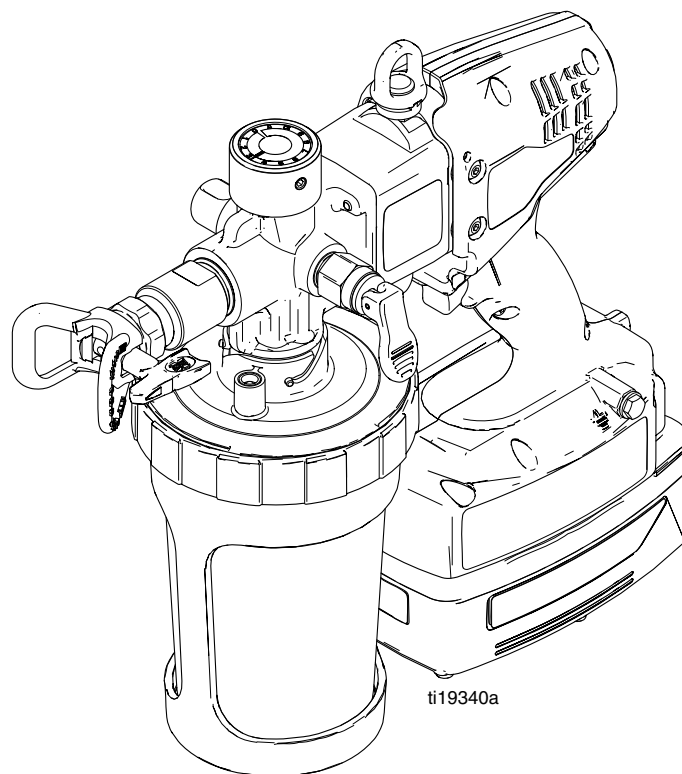

Protective Coating Hand-Held Paint Sprayer

3A2308A
EN

**- For portable spray applications of protective coatings -
- For professional use only -
- Not approved for use in explosive atmospheres or hazardous locations -**

4000 psi (27.6 MPa, 276 bar) Maximum Working Pressure

IMPORTANT SAFETY INSTRUCTIONS

Read all warnings and instructions in this manual. Save these instructions.

Model			
16H960	✓		
16N654	✓		
16N927			
16N655		✓	
16N656			✓